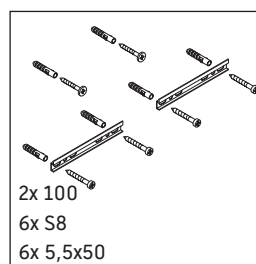

We reserve the right to make technical improvements and design modifications to the products illustrated.

XSquare

XS 4072

Mounting instructions

ME by Starck # 234683

Instructions for use

The bathroom furniture range complies with the standards and guidelines applicable at the time of delivery and is designed for use in bathrooms. Direct contact with water should be avoided, for example, when showering.