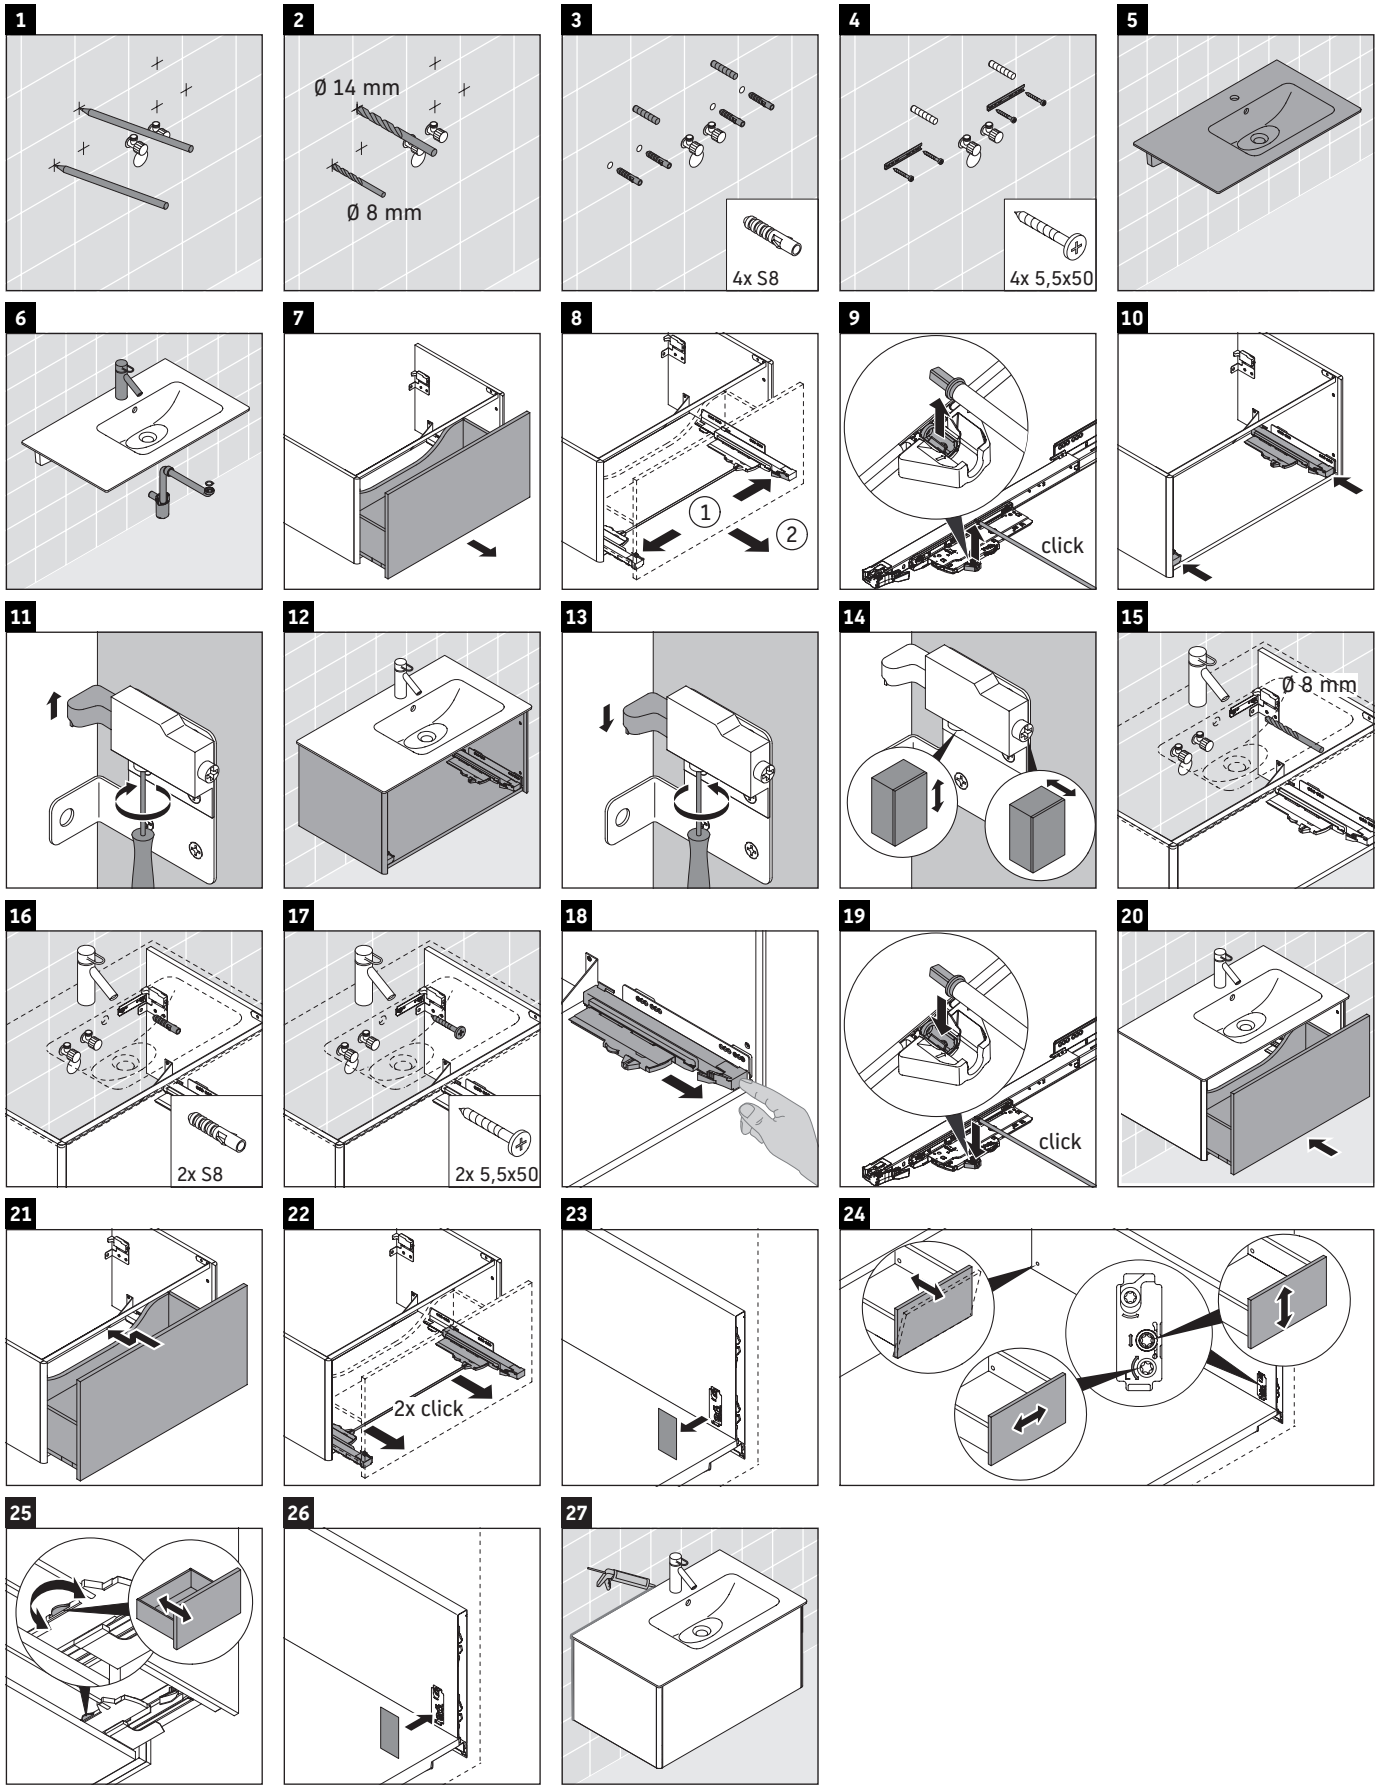

Duravit AG, Werderstr. 36, 78132 Hornberg, Germany, Phone +49 78 33 700, Fax +49 78 33 70 289, info@duravit.de, www.duravit.de