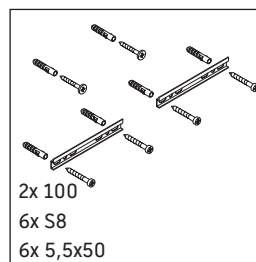

XSquare

XS 4072

Mounting instructions

ME by Starck # 233683

Instructions for use

The bathroom furniture range complies with the standards and guidelines applicable at the time of delivery and is designed for use in bathrooms. Direct contact with water should be avoided, for example, when showering.

We reserve the right to make technical improvements and design modifications to the products illustrated.

XSquare

XS 4072

Mounting instructions

ME by Starck # 234683

Instructions for use

The bathroom furniture range complies with the standards and guidelines applicable at the time of delivery and is designed for use in bathrooms. Direct contact with water should be avoided, for example, when showering.