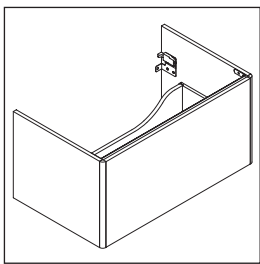

XSquare

XS 4072

Mounting instructions

ME by Starck # 233683

Instructions for use

The bathroom furniture range complies with the standards and guidelines applicable at the time of delivery and is designed for use in bathrooms. Direct contact with water should be avoided, for example, when showering.

We reserve the right to make technical improvements and design modifications to the products illustrated.

XSquare

XS 4072

Mounting instructions

ME by Starck # 234683

Instructions for use

The bathroom furniture range complies with the standards and guidelines applicable at the time of delivery and is designed for use in bathrooms. Direct contact with water should be avoided, for example, when showering.