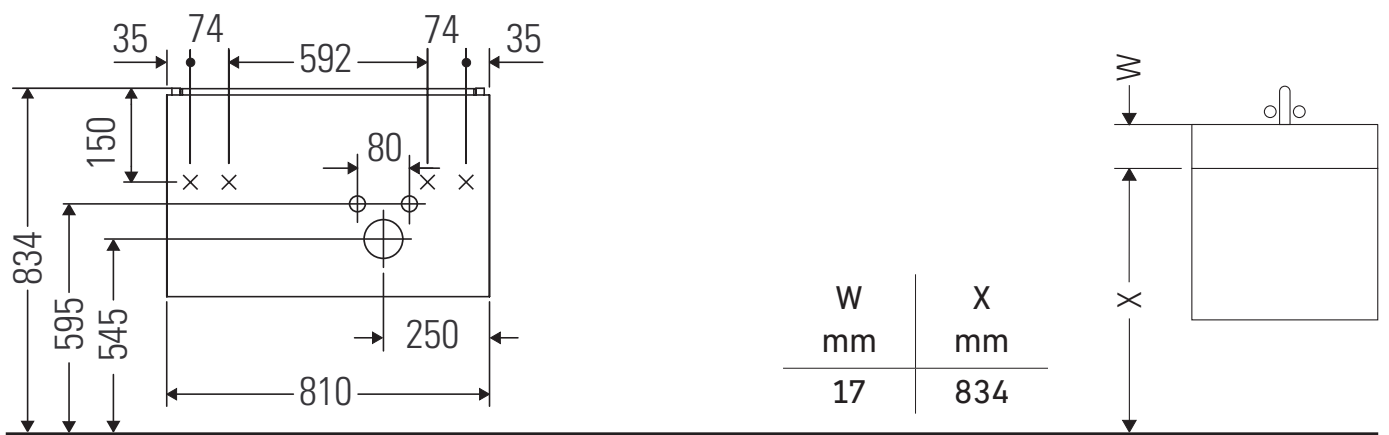

We reserve the right to make technical improvements and design modifications to the products illustrated.

XSquare

XS 4072

Mounting instructions

ME by Starck # 234683

Instructions for use

The bathroom furniture range complies with the standards and guidelines applicable at the time of delivery and is designed for use in bathrooms. Direct contact with water should be avoided, for example, when showering.