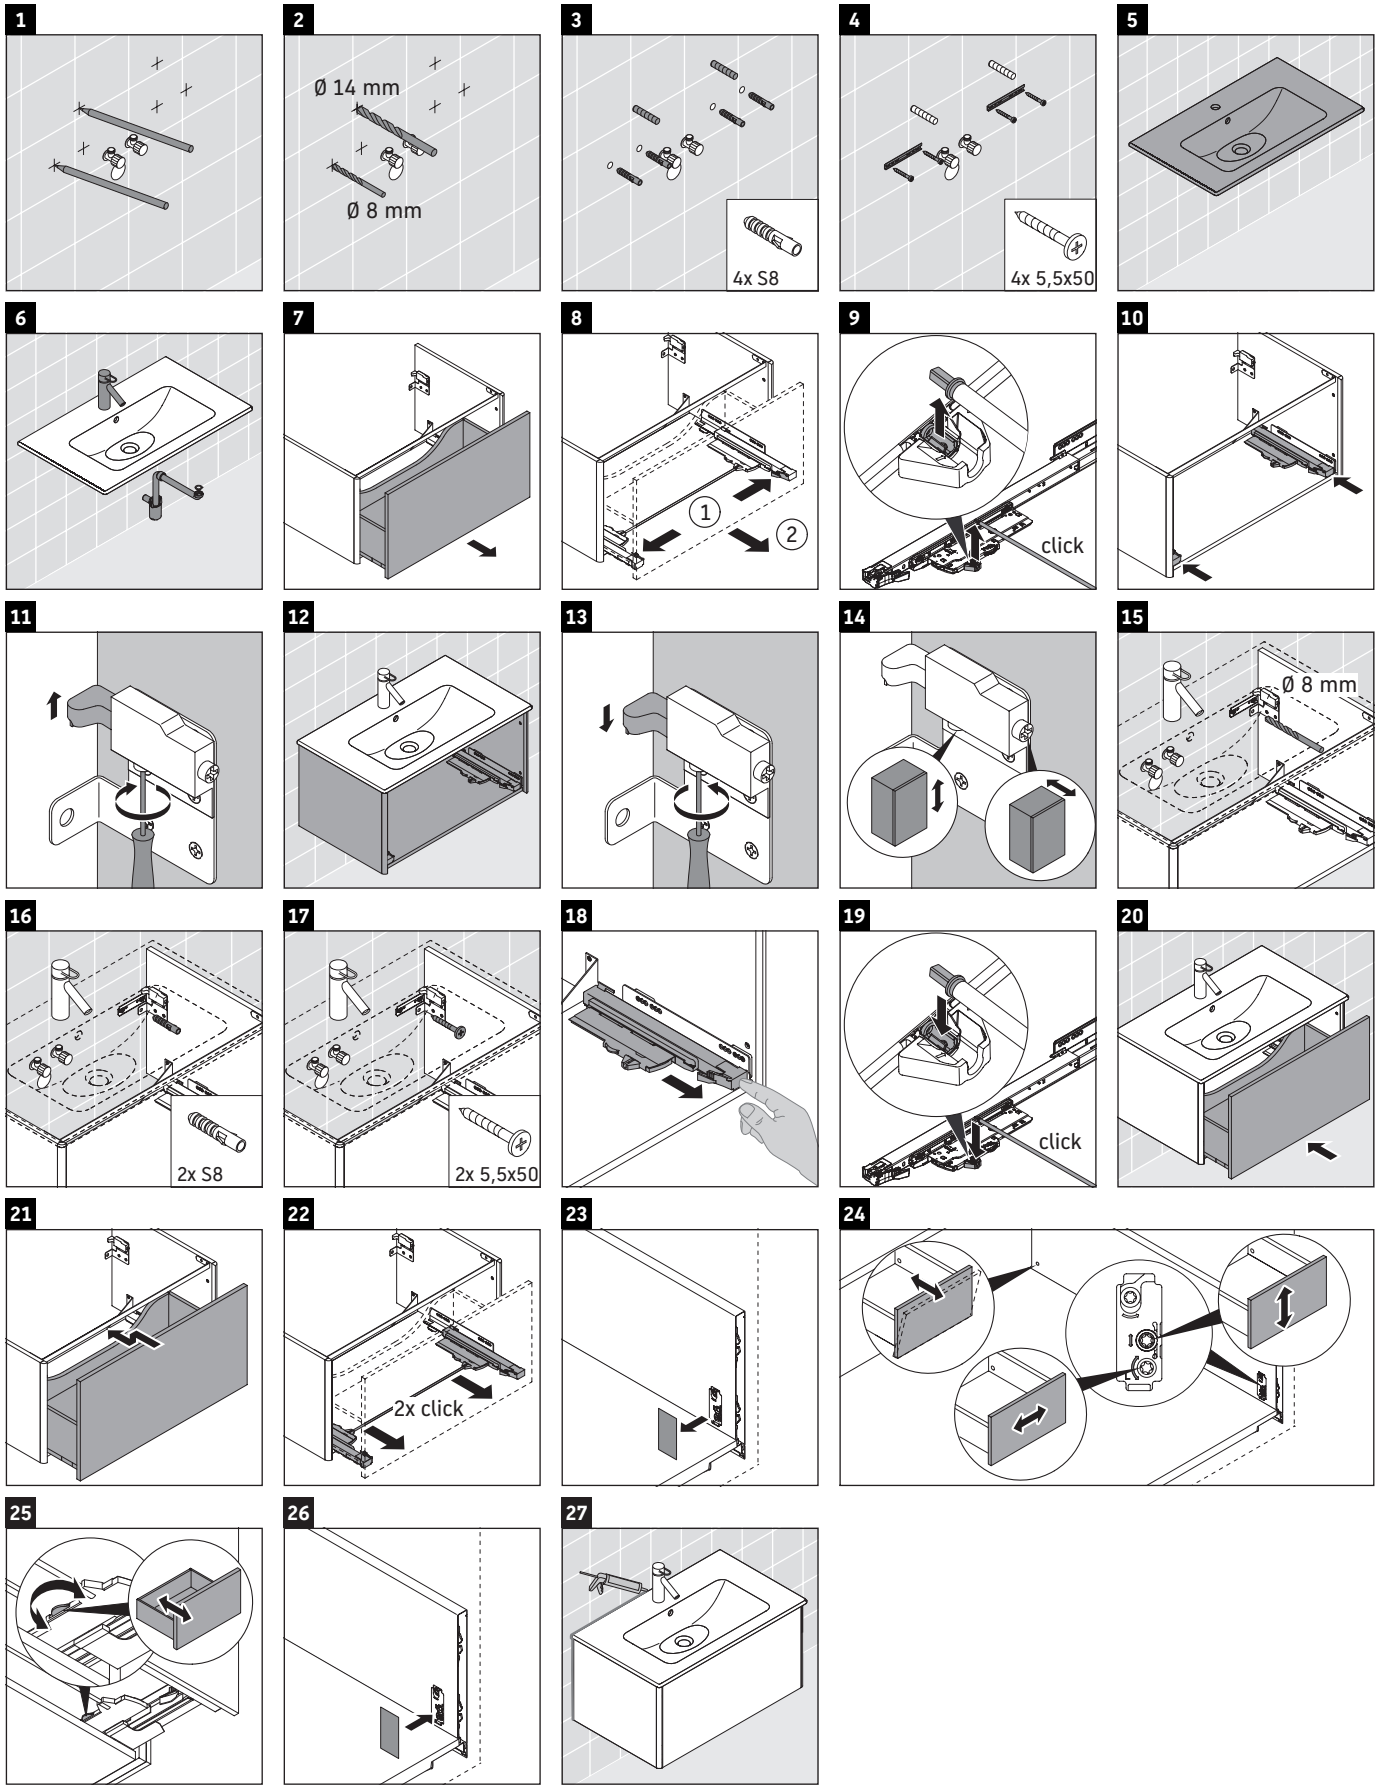

XSquare

XS 4072

Mounting instructions

ME by Starck # 233683

Instructions for use

The bathroom furniture range complies with the standards and guidelines applicable at the time of delivery and is designed for use in bathrooms. Direct contact with water should be avoided, for example, when showering.

We reserve the right to make technical improvements and design modifications to the products illustrated.

XSquare

XS 4072

Mounting instructions

ME by Starck # 234683

Instructions for use

The bathroom furniture range complies with the standards and guidelines applicable at the time of delivery and is designed for use in bathrooms. Direct contact with water should be avoided, for example, when showering.