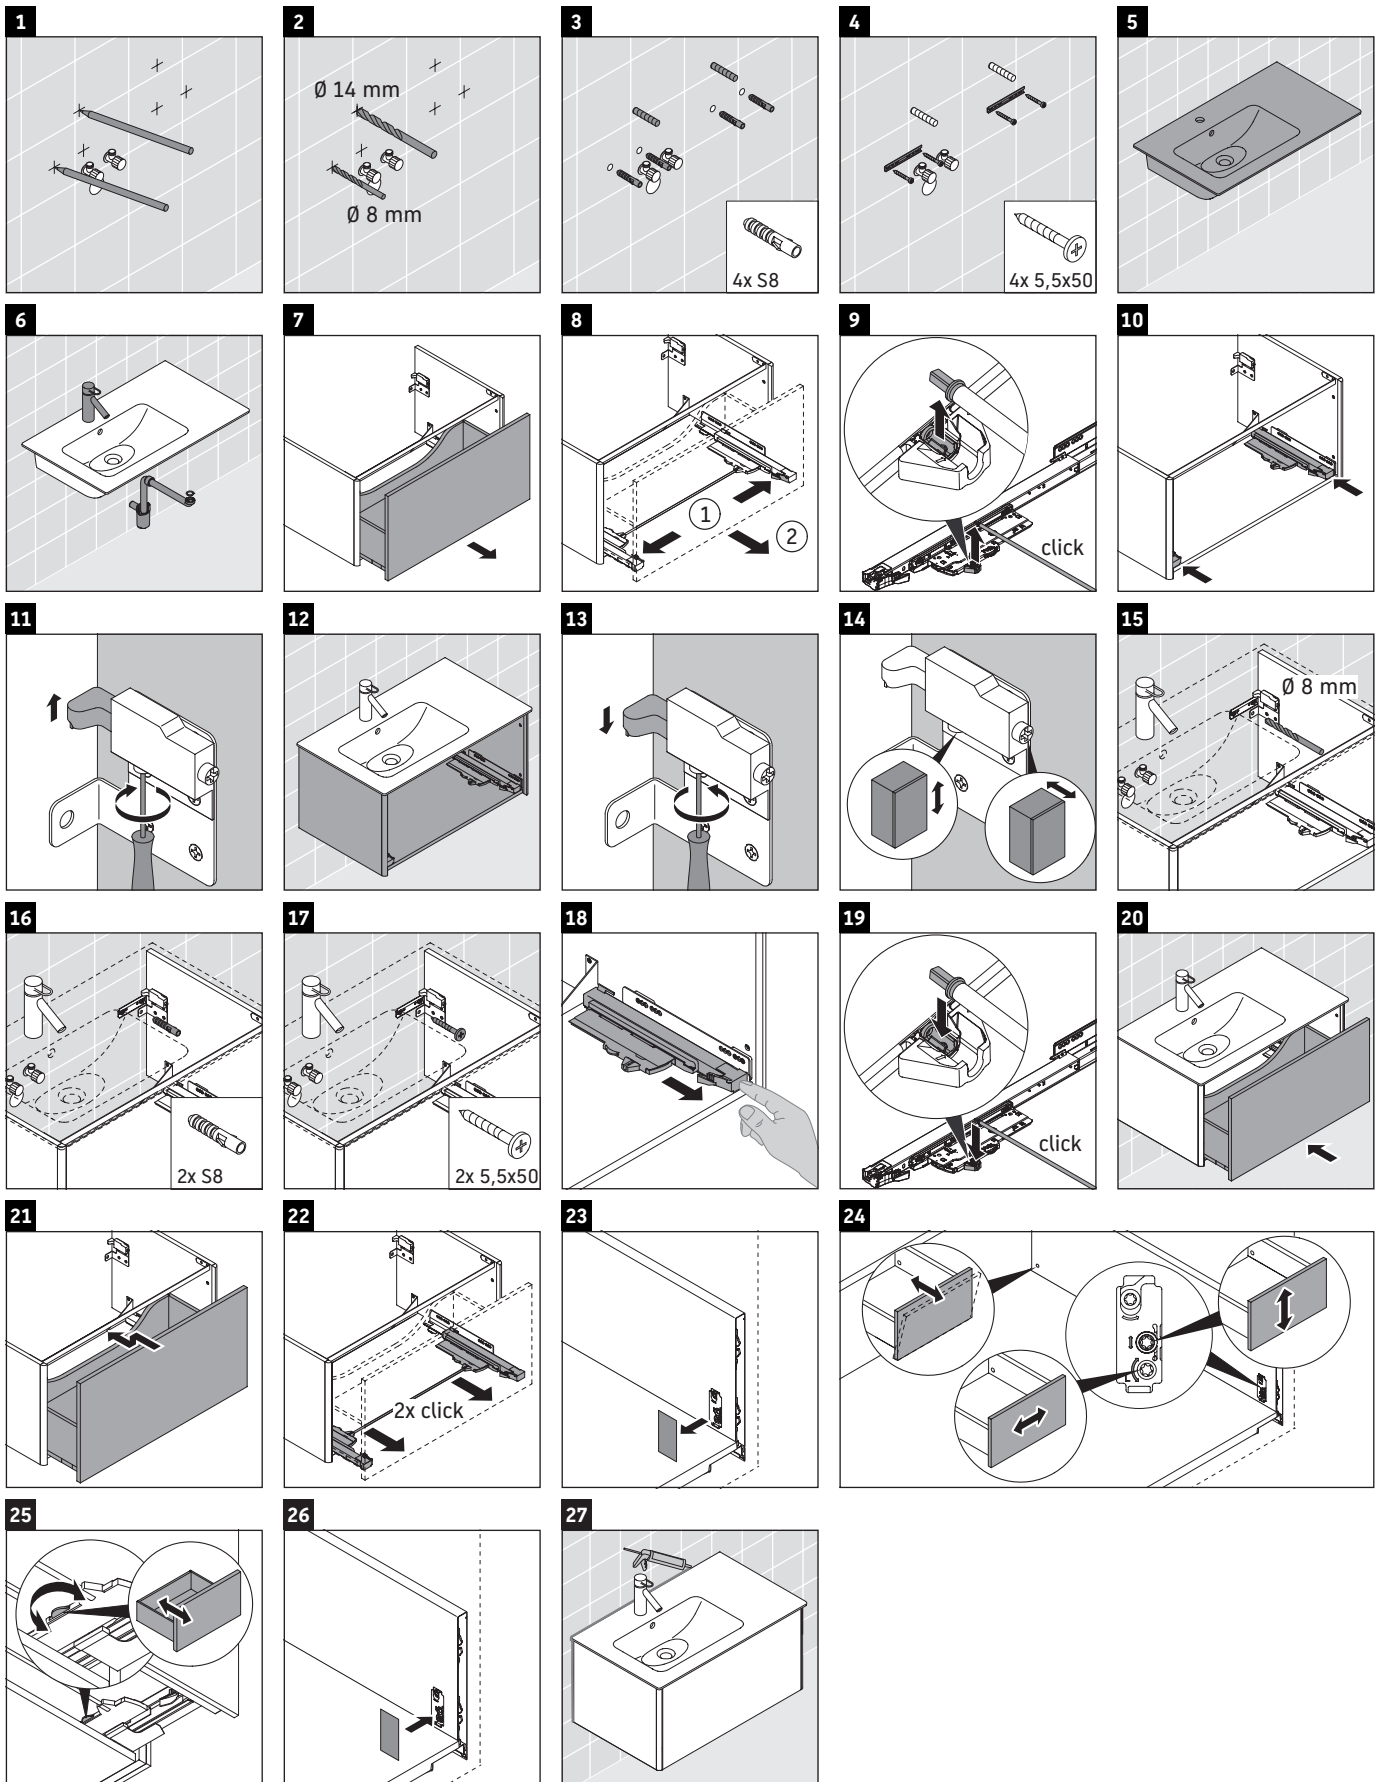

XSquare

XS 4072

Mounting instructions

ME by Starck # 233683

Instructions for use

The bathroom furniture range complies with the standards and guidelines applicable at the time of delivery and is designed for use in bathrooms. Direct contact with water should be avoided, for example, when showering.

We reserve the right to make technical improvements and design modifications to the products illustrated.

XSquare

XS 4072

Mounting instructions

ME by Starck # 234683

Instructions for use

The bathroom furniture range complies with the standards and guidelines applicable at the time of delivery and is designed for use in bathrooms. Direct contact with water should be avoided, for example, when showering.