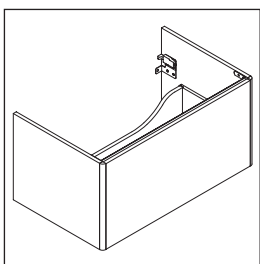

XSquare

XS 4072

Mounting instructions

ME by Starck # 233683

Instructions for use

The bathroom furniture range complies with the standards and guidelines applicable at the time of delivery and is designed for use in bathrooms. Direct contact with water should be avoided, for example, when showering.

We reserve the right to make technical improvements and design modifications to the products illustrated.

XSquare

XS 4072

Mounting instructions

ME by Starck # 234683

Instructions for use

The bathroom furniture range complies with the standards and guidelines applicable at the time of delivery and is designed for use in bathrooms. Direct contact with water should be avoided, for example, when showering.