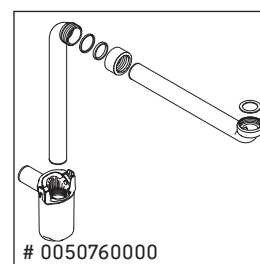

We reserve the right to make technical improvements and design modifications to the products illustrated.

XSquare

XS 4072

Mounting instructions

ME by Starck # 234683

Instructions for use

The bathroom furniture range complies with the standards and guidelines applicable at the time of delivery and is designed for use in bathrooms. Direct contact with water should be avoided, for example, when showering.