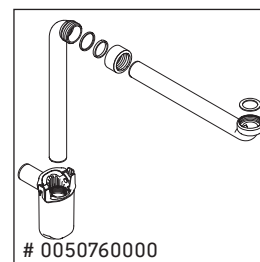

XSquare

XS 4072

Mounting instructions

ME by Starck # 233683

Instructions for use

The bathroom furniture range complies with the standards and guidelines applicable at the time of delivery and is designed for use in bathrooms. Direct contact with water should be avoided, for example, when showering.

We reserve the right to make technical improvements and design modifications to the products illustrated.

XSquare

XS 4072

Mounting instructions

ME by Starck # 234683

Instructions for use

The bathroom furniture range complies with the standards and guidelines applicable at the time of delivery and is designed for use in bathrooms. Direct contact with water should be avoided, for example, when showering.