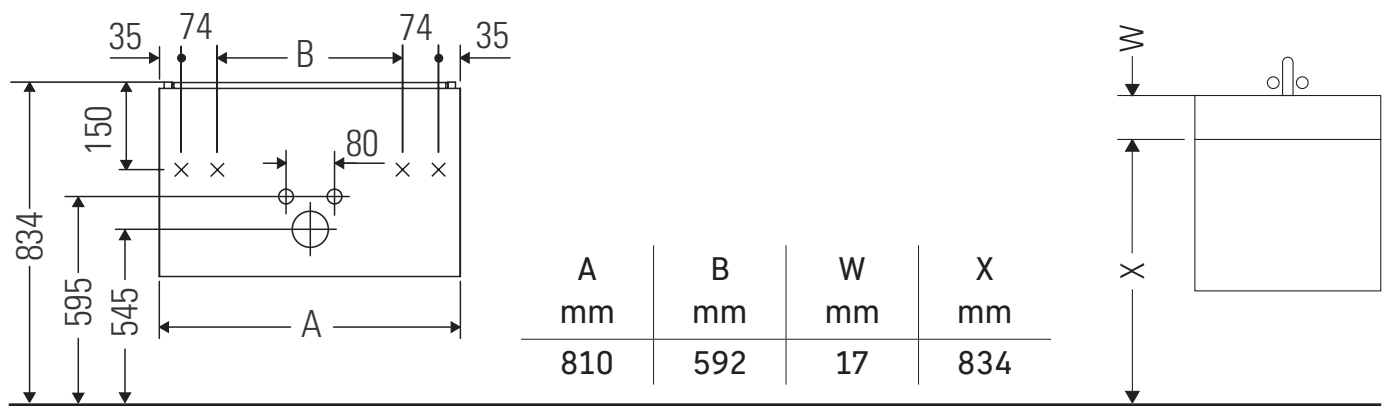

XSquare

XS 4072

Mounting instructions

ME by Starck # 233683

Instructions for use

The bathroom furniture range complies with the standards and guidelines applicable at the time of delivery and is designed for use in bathrooms. Direct contact with water should be avoided, for example, when showering.

We reserve the right to make technical improvements and design modifications to the products illustrated.

XSquare

XS 4072

Mounting instructions

ME by Starck # 234683

Instructions for use

The bathroom furniture range complies with the standards and guidelines applicable at the time of delivery and is designed for use in bathrooms. Direct contact with water should be avoided, for example, when showering.